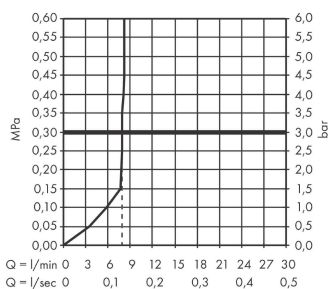

Flowchart

The consumption was measured in combination with the appropriate fittings (thermostat/mixer/ in-wall valve) to reflect actual application in practice.