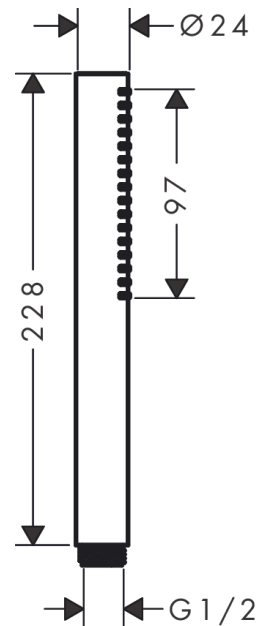

#### product features

- shower head size: 98 x 24 mm
- spray type: PowderRain
- maximum flow rate at 3 bar: 7,9 l/min
- minimum flow pressure: 0,5 bar
- with internal water conduction
- rinseable sieve insert
- connection thread G 1/2
- suitable for continuous flow water heaters
- EU taxonomy: max. 8 l/min - Do No Significant Harm (DNSH)

### Technology

### Scale drawing